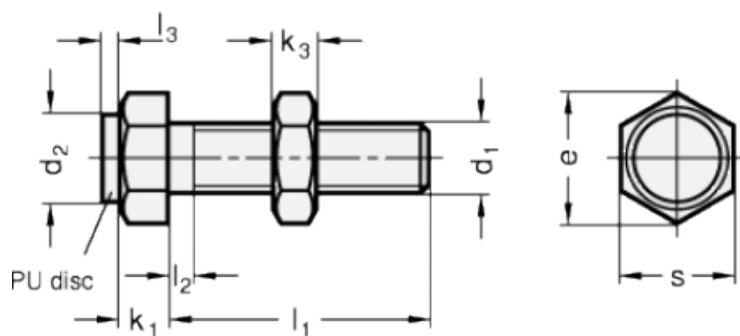

Article number: 20251M425AK

Description: E+G Setting bolt GN 251-M4-25-AK
with nut

Measures

Type AK

Type BK

Mounting block GN 412.1

d	= M4	s = 7
e	= 8.1	
K	= -	
k1	= 2.8	
k2	= 3.2	
l1	= 25	
l2 max.	= 2.1	
l3	= -	