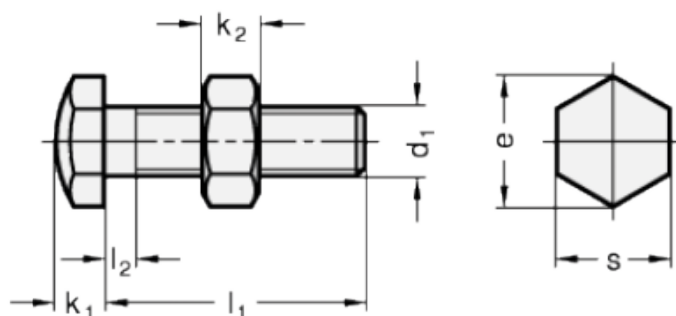

Article number: 20251M425AK

Description: E+G Setting bolt GN 251-M4-25-AK
with nut

Measures

Type AK

Type BK

Mounting block GN 412.1

d	= M4	s = 7
e	= 8.1	
K	= -	
k1	= 2.8	
k2	= 3.2	
l1	= 25	
l2 max.	= 2.1	
l3	= -	